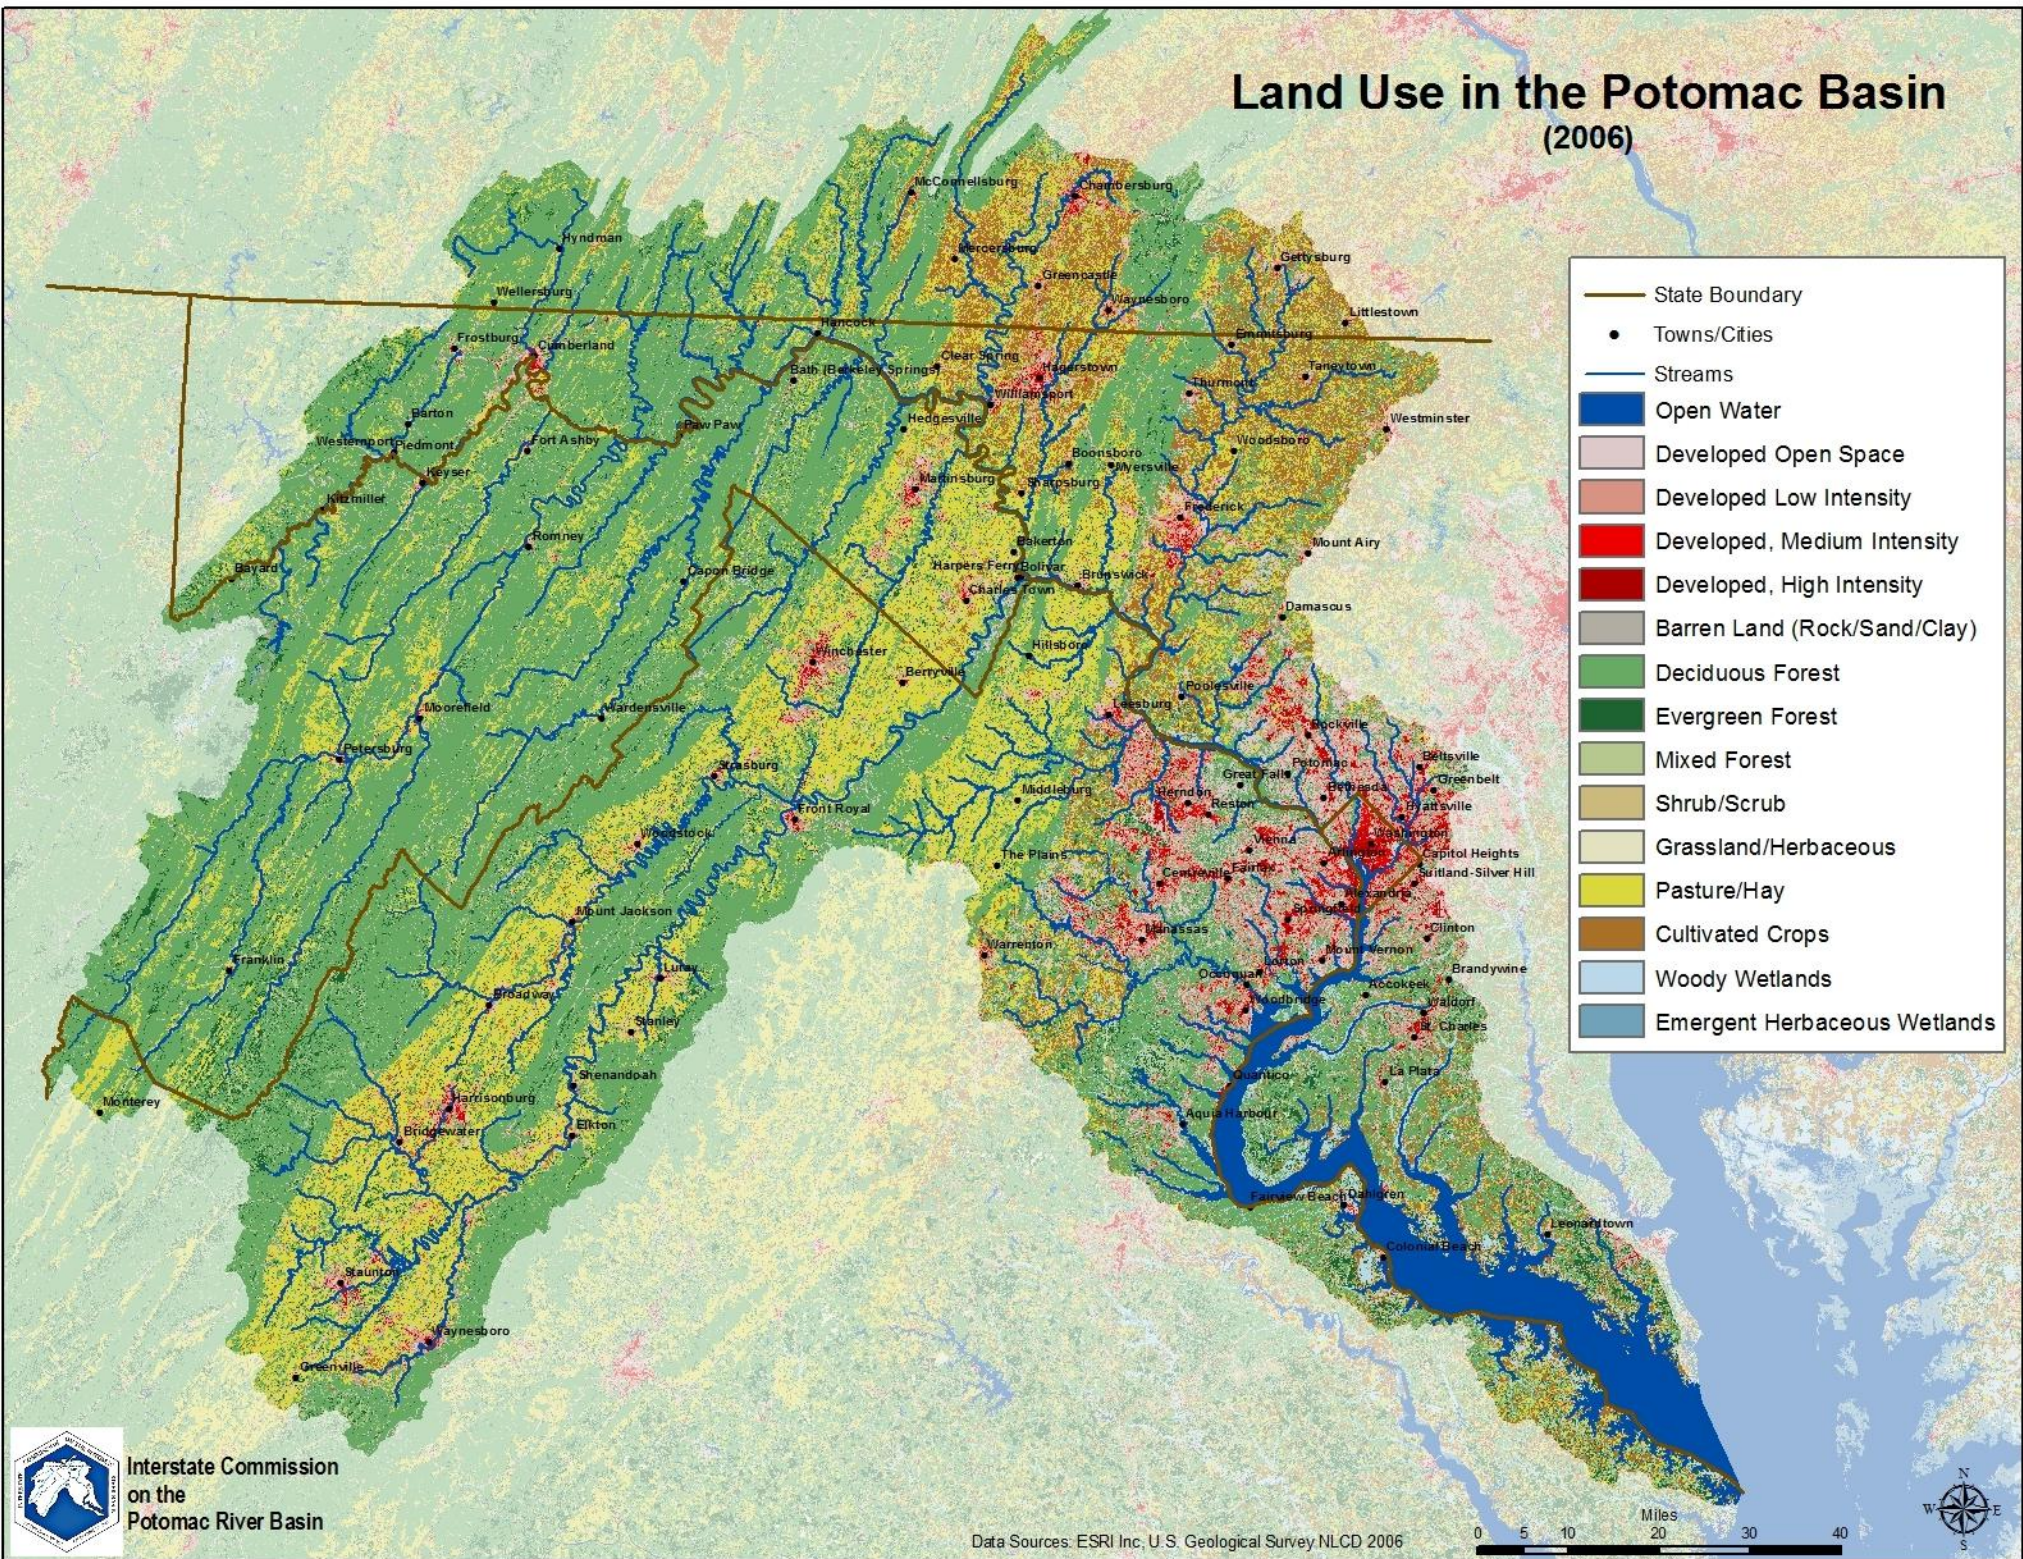

Land Use in the Potomac Basin (2006)

Interstate Commission
on the
Potomac River Basin

Data Sources: ESRI Inc. U.S. Geological Survey NLCD 2006